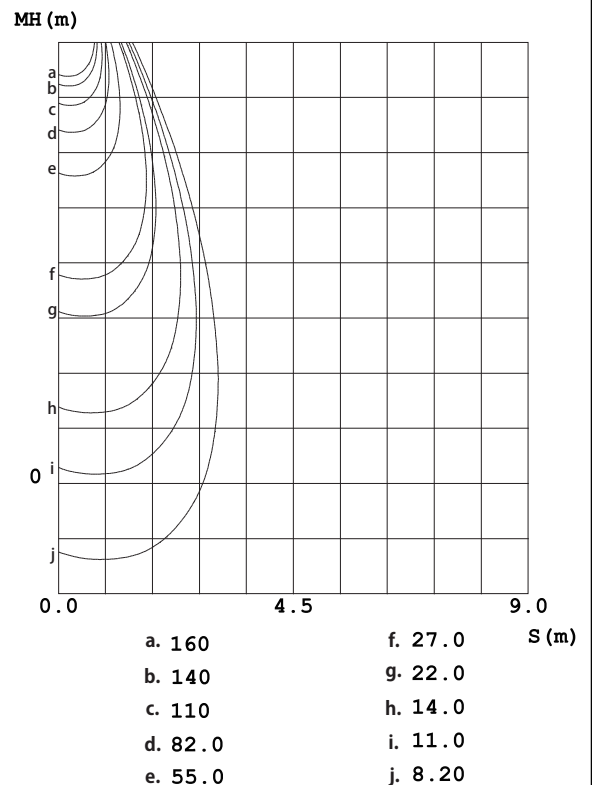

姿図

品番	GSP001DBW (36度配光)
光源	LED
定格光束	450lm
1/2 照度角	35.93°
ビーム角	35.8°

器具効率 100%	上方光束 0%	下方光束 100%	保守率 0.7

反射率	天井	80%			70%			50%			30%			10%			0
	壁	50%	30%	10%	50%	30%	10%	50%	30%	10%	50%	30%	10%	50%	30%	10%	0
床	照明率																
室指数																	
0.0	1.19	1.19	1.19	1.16	1.16	1.16	1.11	1.11	1.11	1.06	1.06	1.06	1.02	1.02	1.02	1.00	
1.0	1.12	1.10	1.09	1.10	1.08	1.07	1.06	1.05	1.04	1.03	1.02	1.00	.99	.98	.98	.96	
2.0	1.07	1.03	1.01	1.05	1.02	.00	1.02	.99	.97	.99	.97	.95	.96	.95	.93	.92	
3.0	1.01	.98	.94	1.00	.97	.94	.98	.95	.92	.95	.93	.91	.93	.91	.89	.88	
4.0	.97	.93	.89	.96	.92	.89	.94	.90	.88	.92	.89	.87	.90	.88	.86	.85	
5.0	.93	.88	.85	.92	.88	.84	.90	.87	.84	.89	.85	.83	.87	.85	.82	.81	
6.0	.89	.84	.81	.88	.84	.81	.87	.83	.80	.86	.82	.80	.84	.81	.79	.78	
7.0	.85	.81	.78	.85	.80	.77	.84	.80	.77	.83	.79	.77	.82	.79	.76	.75	
8.0	.82	.78	.74	.82	.77	.74	.81	.77	.74	.80	.76	.74	.79	.76	.73	.72	
9.0	.79	.75	.72	.79	.74	.71	.78	.74	.71	.77	.74	.71	.76	.73	.71	.70	
10.0	.76	.72	.69	.76	.72	.69	.75	.71	.69	.75	.71	.69	.74	.71	.68	.67	

配光曲線

平均照射角 (50%) : 35.8°

水平面照度