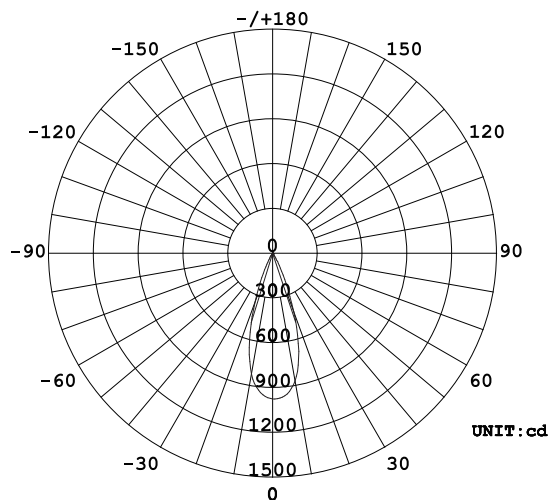

姿図

品番	GSP001DBW (36度配光)
光源	LED
定格光束	450lm
1/2 照度角	35.93°
ビーム角	35.8°

器具効率 100%	上方光束 0%	下方光束 100%	保守率 0.7

反射率	天井	80%			70%			50%			30%			10%			0
	壁	50%	30%	10%	50%	30%	10%	50%	30%	10%	50%	30%	10%	50%	30%	10%	0
床	照明率																
室指数																	
0.0	1.19	1.19	1.19	1.16	1.16	1.16	1.11	1.11	1.11	1.06	1.06	1.06	1.02	1.02	1.02	1.00	
1.0	1.12	1.10	1.09	1.10	1.08	1.07	1.06	1.05	1.04	1.03	1.02	1.00	.99	.98	.98	.96	
2.0	1.07	1.03	1.01	1.05	1.02	.00	1.02	.99	.97	.99	.97	.95	.96	.95	.93	.92	
3.0	1.01	.98	.94	1.00	.97	.94	.98	.95	.92	.95	.93	.91	.93	.91	.89	.88	
4.0	.97	.93	.89	.96	.92	.89	.94	.90	.88	.92	.89	.87	.90	.88	.86	.85	
5.0	.93	.88	.85	.92	.88	.84	.90	.87	.84	.89	.85	.83	.87	.85	.82	.81	
6.0	.89	.84	.81	.88	.84	.81	.87	.83	.80	.86	.82	.80	.84	.81	.79	.78	
7.0	.85	.81	.78	.85	.80	.77	.84	.80	.77	.83	.79	.77	.82	.79	.76	.75	
8.0	.82	.78	.74	.82	.77	.74	.81	.77	.74	.80	.76	.74	.79	.76	.73	.72	
9.0	.79	.75	.72	.79	.74	.71	.78	.74	.71	.77	.74	.71	.76	.73	.71	.70	
10.0	.76	.72	.69	.76	.72	.69	.75	.71	.69	.75	.71	.69	.74	.71	.68	.67	

配光曲線

平均照射角 (50%) : 35.8°