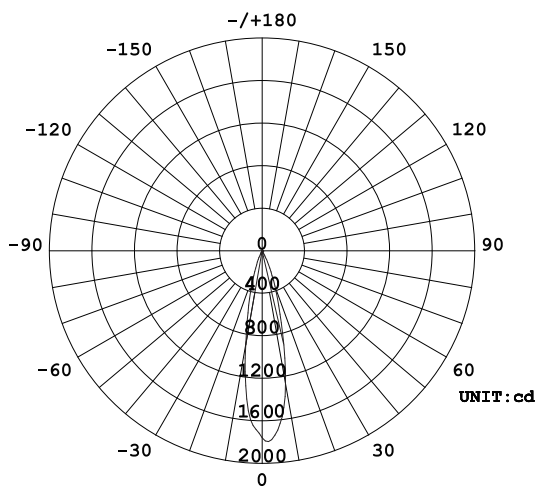

姿図

品番	GSP001DBW(24度配光)
光源	LED
定格光束	450lm
1/2 照度角	24.8°
ビーム角	23.1°

器具効率 100%	上方光束 0%	下方光束 100%	保守率 0.7

反射率	天井	80%			70%			50%			30%			10%			0
	壁	50%	30%	10%	50%	30%	10%	50%	30%	10%	50%	30%	10%	50%	30%	10%	0
床		20%			20%			20%			20%			20%			0
室指数		照 明 率															
0.0		.95	.95	.95	.92	.92	.92	.88	.88	.88	.84	.84	.84	.81	.81	.81	.79
1.0		.90	.88	.87	.88	.87	.86	.85	.84	.83	.82	.81	.80	.79	.79	.78	.77
2.0		.86	.83	.81	.84	.82	.80	.82	.80	.79	.80	.78	.77	.77	.76	.75	.74
3.0		.82	.79	.77	.81	.78	.76	.79	.77	.75	.77	.76	.74	.76	.74	.73	.72
4.0		.79	.76	.74	.78	.75	.73	.77	.74	.72	.75	.73	.71	.74	.72	.71	.70
5.0		.76	.73	.71	.75	.73	.70	.74	.72	.70	.73	.71	.69	.72	.70	.69	.68
6.0		.74	.70	.68	.73	.70	.68	.72	.69	.67	.71	.69	.67	.70	.68	.67	.66
7.0		.71	.68	.66	.71	.68	.66	.70	.67	.65	.69	.67	.65	.68	.66	.65	.64
8.0		.69	.66	.64	.69	.66	.64	.68	.65	.63	.67	.65	.63	.67	.65	.63	.62
9.0		.67	.64	.62	.67	.64	.62	.66	.64	.62	.66	.63	.61	.65	.63	.61	.61
10.0		.65	.62	.60	.65	.62	.60	.65	.62	.60	.64	.62	.60	.64	.61	.60	.59

配光曲線

平均照射角 (50%) : 23.1°