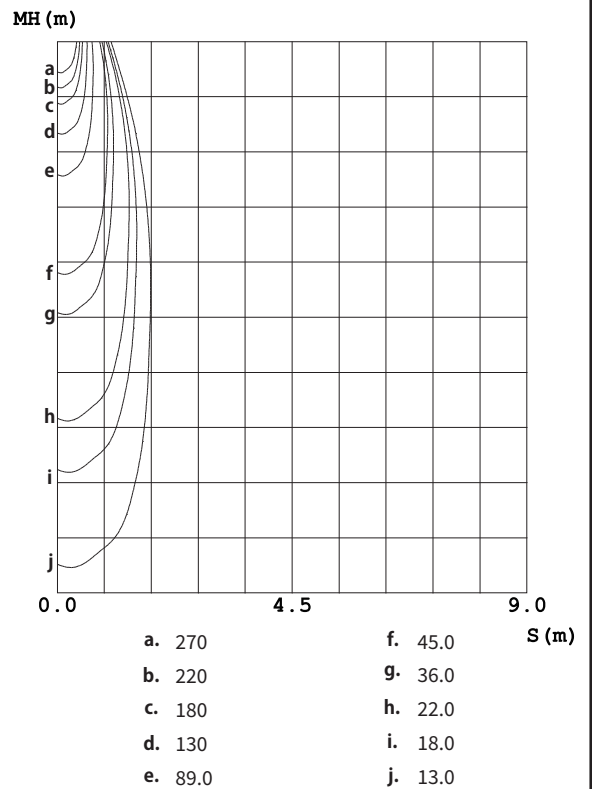

姿図

品番	GSP001DBW(24度配光)
光源	LED
定格光束	450lm
1/2 照度角	24.8°
ビーム角	23.1°

器具効率 100%	上方光束 0%	下方光束 100%	保守率 0.7

反射率	天井	80%			70%			50%			30%			10%			0
	壁	50%	30%	10%	50%	30%	10%	50%	30%	10%	50%	30%	10%	50%	30%	10%	0
床		20%			20%			20%			20%			20%			0
室指数		照 明 率															
0.0		.95	.95	.95	.92	.92	.92	.88	.88	.88	.84	.84	.84	.81	.81	.81	.79
1.0		.90	.88	.87	.88	.87	.86	.85	.84	.83	.82	.81	.80	.79	.79	.78	.77
2.0		.86	.83	.81	.84	.82	.80	.82	.80	.79	.80	.78	.77	.77	.76	.75	.74
3.0		.82	.79	.77	.81	.78	.76	.79	.77	.75	.77	.76	.74	.76	.74	.73	.72
4.0		.79	.76	.74	.78	.75	.73	.77	.74	.72	.75	.73	.71	.74	.72	.71	.70
5.0		.76	.73	.71	.75	.73	.70	.74	.72	.70	.73	.71	.69	.72	.70	.69	.68
6.0		.74	.70	.68	.73	.70	.68	.72	.69	.67	.71	.69	.67	.70	.68	.67	.66
7.0		.71	.68	.66	.71	.68	.66	.70	.67	.65	.69	.67	.65	.68	.66	.65	.64
8.0		.69	.66	.64	.69	.66	.64	.68	.65	.63	.67	.65	.63	.67	.65	.63	.62
9.0		.67	.64	.62	.67	.64	.62	.66	.64	.62	.66	.63	.61	.65	.63	.61	.61
10.0		.65	.62	.60	.65	.62	.60	.65	.62	.60	.64	.62	.60	.64	.61	.60	.59

配光曲線

平均照射角 (50%) : 23.1°

水平面照度