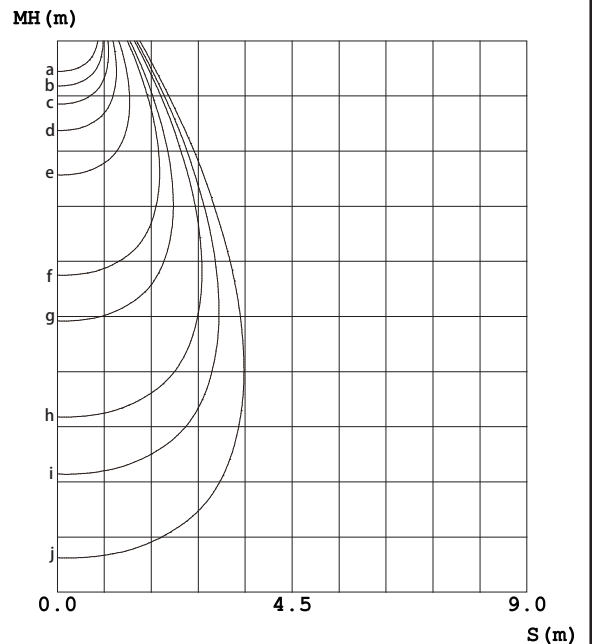

a. 110	f. 18.0
b. 90.0	g. 14.0
c. 72.0	h. 9.00
d. 54.0	i. 7.20
e. 36.0	j. 5.40